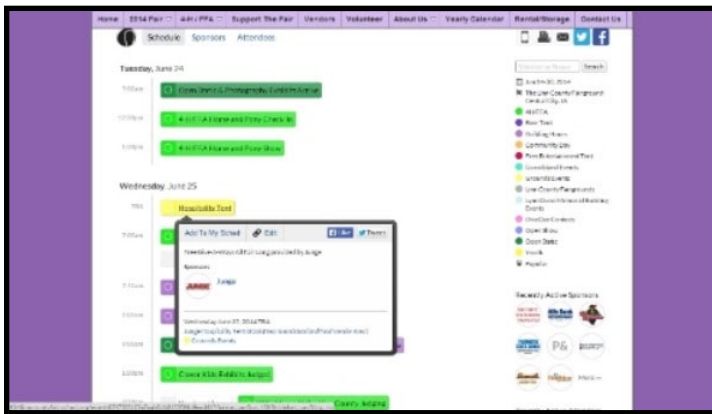

FOR IMMEDIATE RELEASE

The Linn County Fair Association teams with Sched.org to Create Interactive 2014 Fair Schedule.

The 2014 version of The Linn County Fair website incorporates some new changes and content, including an interactive 2014 fair schedule using Sched.org program tools. The new schedule found at <http://thelinncountyfair.com/daily-schedule.html>, allows website viewers to view the schedule in many different ways. Viewers have the ability to create a user profile in which they can add different events to their profile schedule and can interact with other users as well.

“The new schedule allows website viewers to view The Linn County Fair schedule how they want to see it”, says Website Manager Kevin Banasik. “Users can view fair events by venue, by day, or even by class. This allows fairgoers to easily plan their fair experience.”

The 2014 The Linn County Fair schedule also allows users to create a calendar of events they wish to attend and upload that calendar into their personal planning tools including Facebook, and Gmail. The Linn County Fair Association this will allow fairgoers a quick and easy way to track what events they want to see at the fair so they don't miss anything!